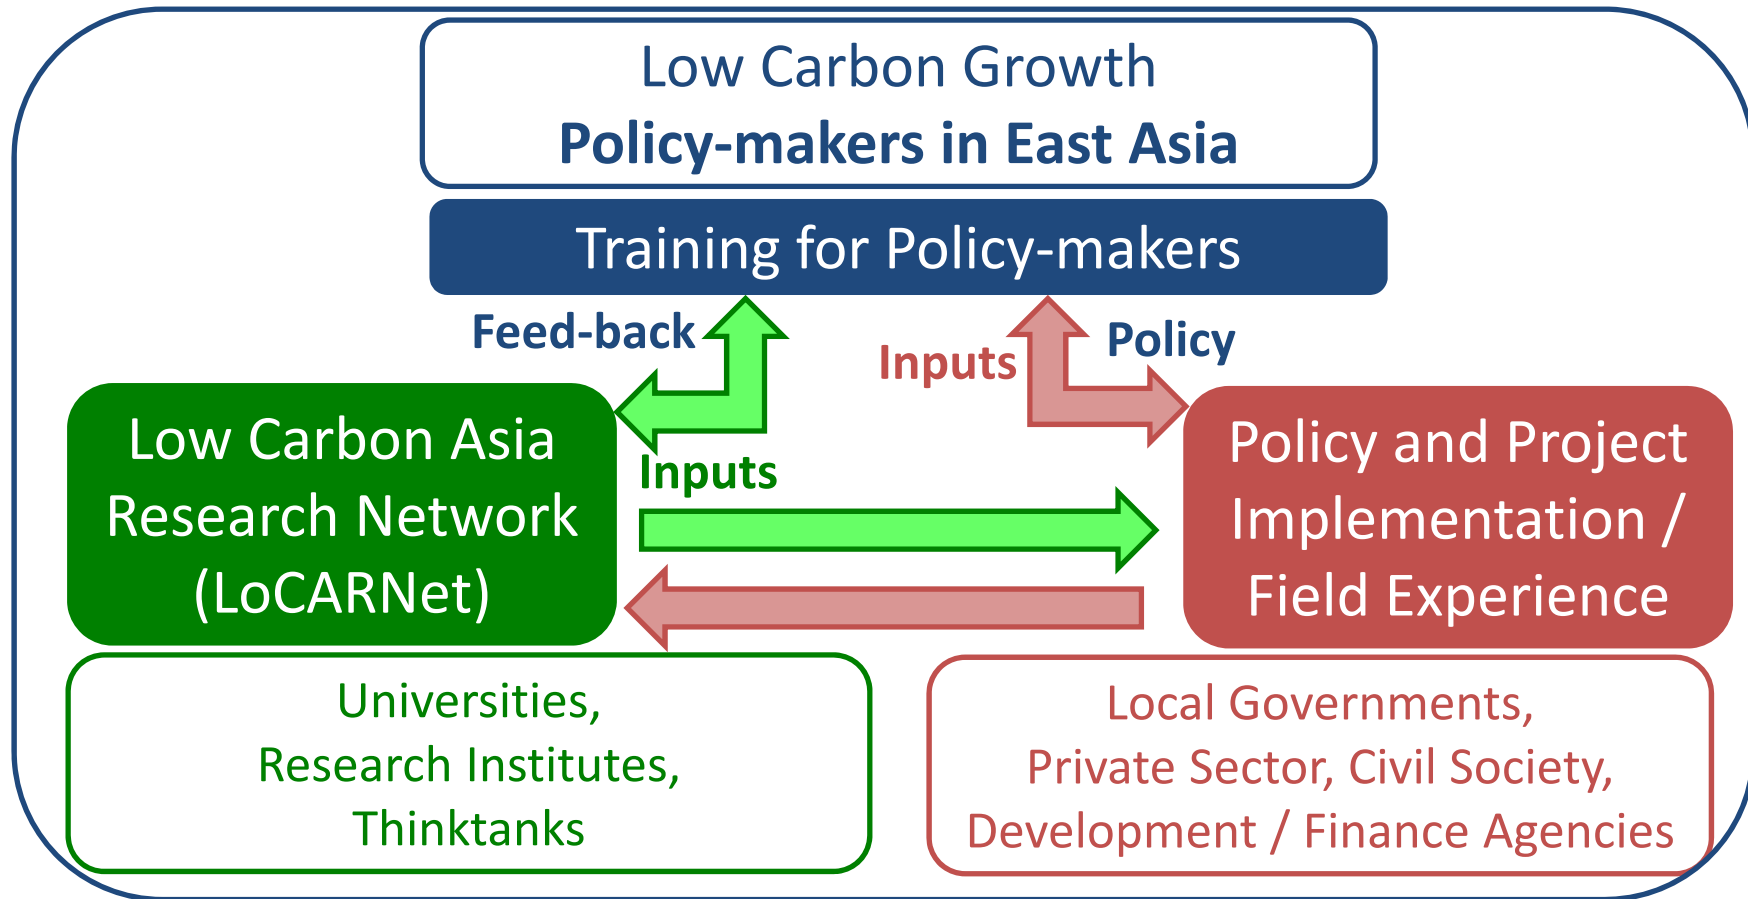

ASIA LEDS FORUM

“Sharing Challenges of Regional Training Programs
for Low Carbon Knowledge”

Introduction to East Asia Knowledge Platform for Low Carbon Growth

Juichiro Sahara

Office for Climate Change

Global Environment Department

Japan International Cooperation Agency (JICA)

Concept: East Asia Knowledge Platform for Low Carbon Growth

Based on the **1st East Asia Low Carbon Growth Partnership Dialogue** (Tokyo, Japan, April 15 2012): Provide opportunities for researchers, policy makers and development practitioners to (i) originate & share policy oriented research skills and outputs, (ii) digest & translate research outputs and best practices into policy proposals, and (iii) train & assist policymakers to create and implement strategies .

Inputs from research & policy studies
Implications for Practice

- promoting dialogue between researchers and policy-makers
- fortifying collaboration with other stakeholders, including the private sector
- providing training opportunities for pro-low carbon growth strategic planning