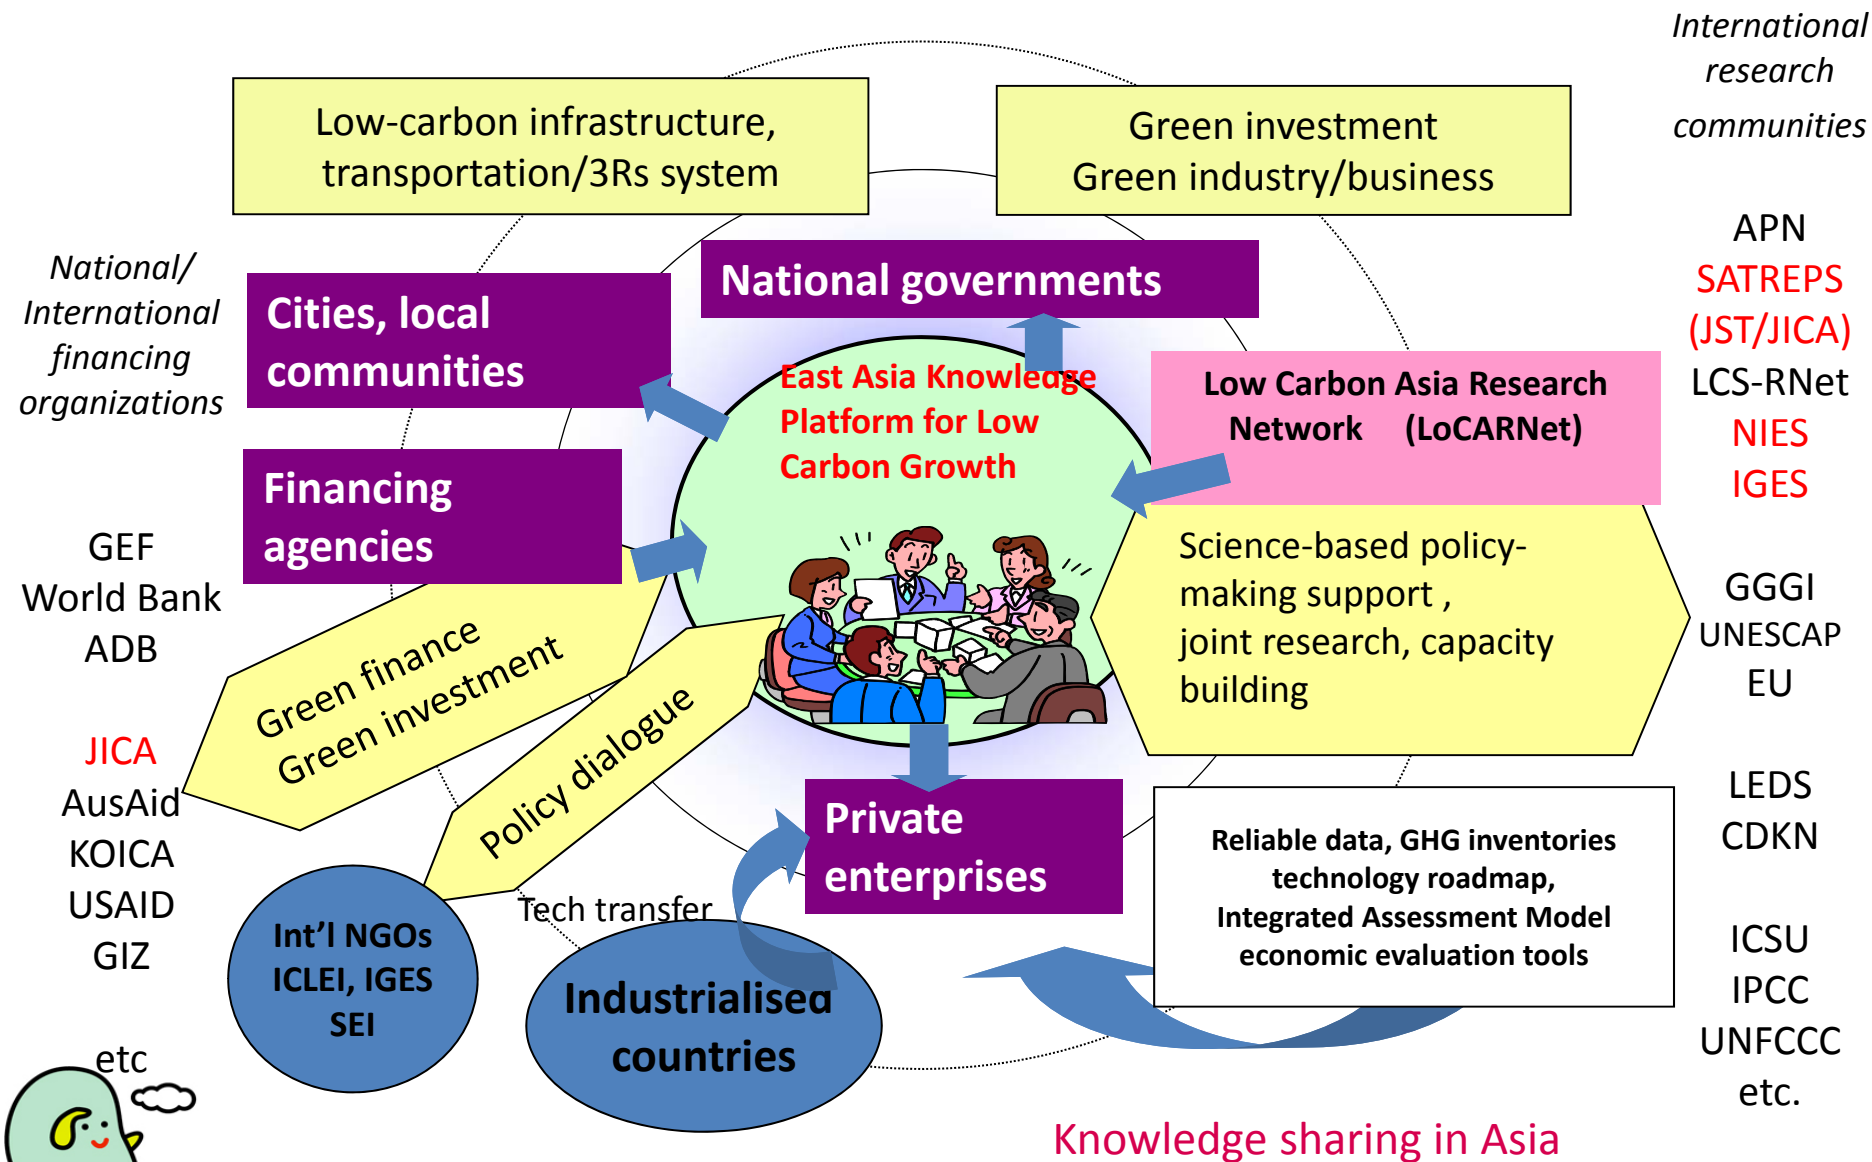

East Asia Knowledge Platform for Low-Carbon Growth